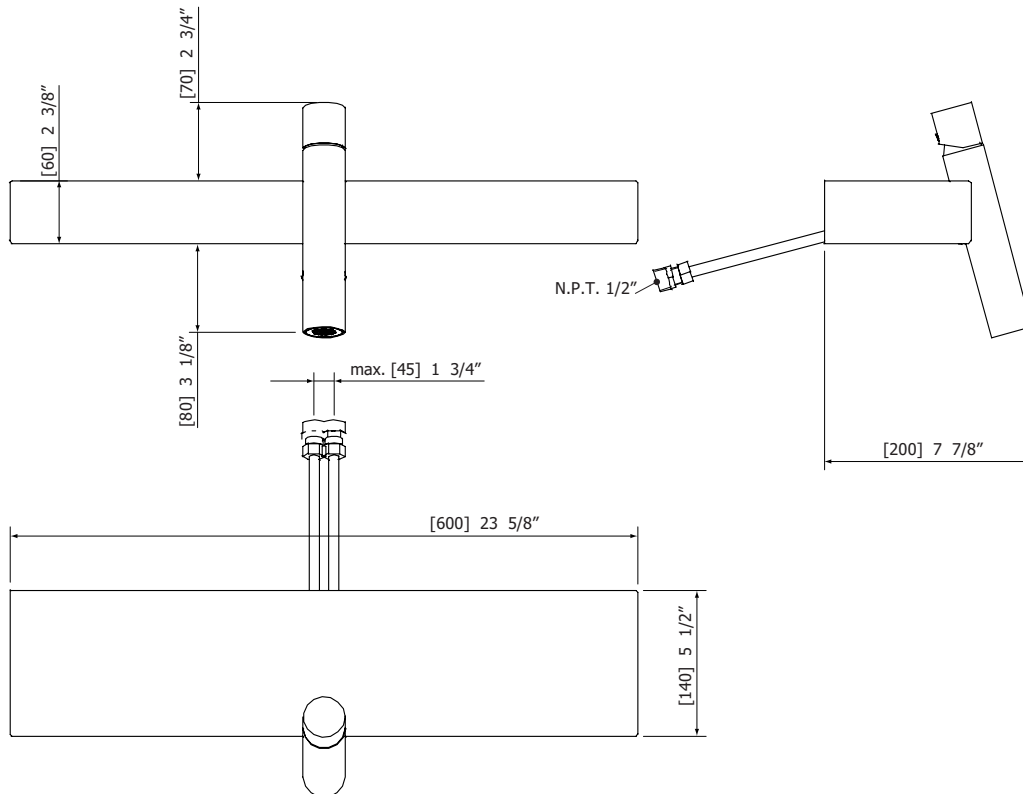

FEATURES

Solid brass construction (faucet) and Cristalplant™ (shelf)
 Single volume and temperature control
 Aerated water flow
 Ceramic cartridge # ABCA51998
 3/8" connection
 18" stainless steel braided supply hose

SPECS AT LARGE

Overall spout projection: 7 7/8" Flow rate: 2.2 gpm
 Shelf: 23 5/8" x 5 1/2" x 2 3/8" Mounting hole: 1 3/8"

EXPLOSION PARTS