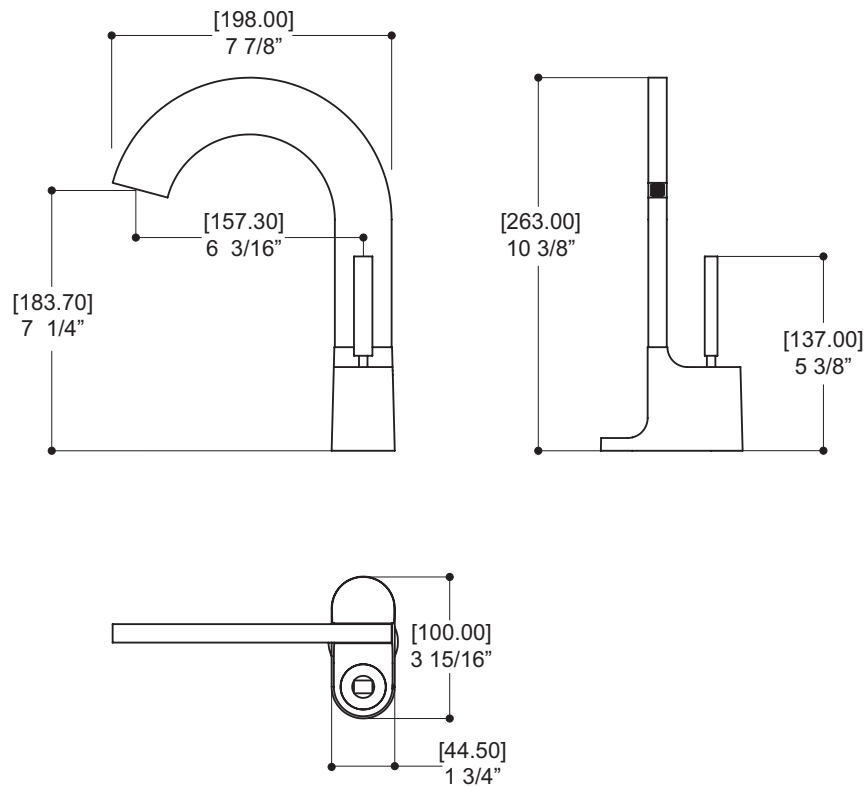

## SPECS AT LARGE

Projection totale du bec: 7 7/8"  
 CC projection: 6 3/16"  
 Total height: 10 3/8"

Flow rate: 2.2 gpm  
 Mounting hole: 1 3/8"  
 Counter depth: 1 3/8"